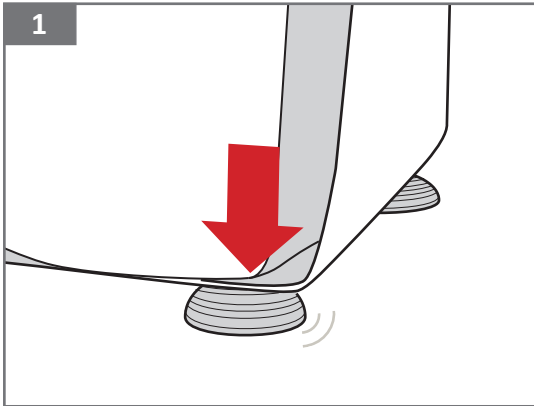

Please read this instruction manual carefully and retain it for future reference.

Skills

- Repair of a right mediolateral incision
- Handling and knot tying

Features

- Accurate, life size anatomy with all relevant landmarks
- Improved material gives highly realistic feedback during suturing
- Open rectum for digital assessment and verification that the bowel has not been sutured
- Suited to deep muscle, subcutaneous and superficial suturing techniques
- Reinforced layer allows for repeated procedures to be performed
- Suction feet for easy, stable securement to work surface

Before Use

Place the model on a stable, flat surface.

Secure in place by using all 4 suction feet to fix to the surface.

After Use

After training, sutures must be removed.

Remove sutures carefully, being certain not to rip or tear the skin of the model.