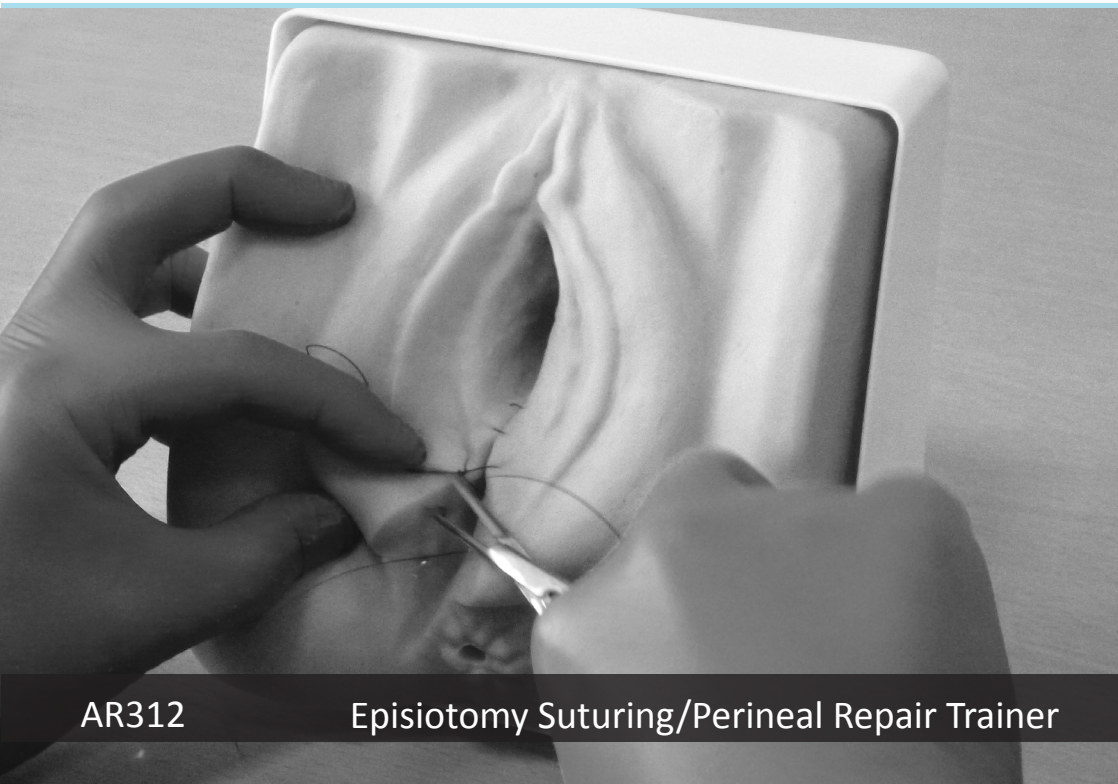

Adam, Rouilly

ANATOMICAL MODELS, SIMULATORS AND CHARTS FOR CLINICAL SKILLS TRAINING

AR312

Episiotomy Suturing/Perineal Repair Trainer

Instruction Manual

Thank you for purchasing this AR312 Episiotomy Suturing/Perineal Repair Trainer.

Please read this instruction manual carefully and retain it for future reference.

Skills

- Repair of a right mediolateral incision
- Handling and knot tying

Features

- Accurate, life size anatomy with all relevant landmarks
- Improved material gives highly realistic feedback during suturing
- Open rectum for digital assessment and verification that the bowel has not been sutured
- Suited to deep muscle, subcutaneous and superficial suturing techniques
- Reinforced layer allows for repeated procedures to be performed
- Suction feet for easy, stable securement to work surface

Safety and Precautions

After each use, sutures must be removed from the model. Leaving the model sutured for prolonged periods may cause damage, decrease durability and invalidate your guarantee.

Remove sutures very carefully after each use. If instruments are used, be certain not to cut into or tear the skin of the model.

Before Use

Place the model on a stable, flat surface.

Secure in place by using all 4 suction feet to fix to the surface.

After Use

After training, sutures must be removed.

Remove sutures carefully, being certain not to rip or tear the skin of the model.