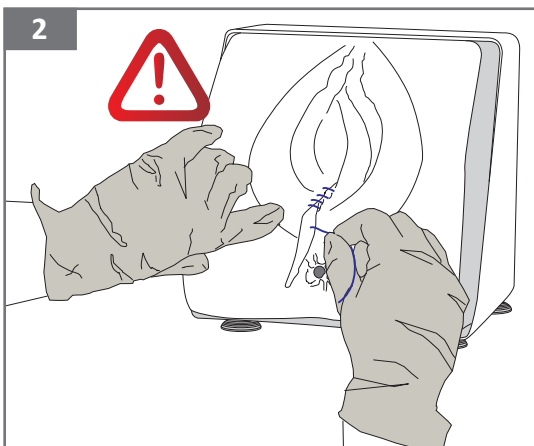

Please read this instruction manual carefully and retain it for future reference.

Skills

- Repair of a right mediolateral incision
- Handling and knot tying

Features

- Accurate, life size anatomy with all relevant landmarks
- Improved material gives highly realistic feedback during suturing
- Open rectum for digital assessment and verification that the bowel has not been sutured
- Suited to deep muscle, subcutaneous and superficial suturing techniques
- Reinforced layer allows for repeated procedures to be performed
- Suction feet for easy, stable securement to work surface

Safety and Precautions

After each use, sutures must be removed from the model. Leaving the model sutured for prolonged periods may cause damage, decrease durability and invalidate your guarantee.

Remove sutures very carefully after each use. If instruments are used, be certain not to cut into or tear the skin of the model.

Before Use

Place the model on a stable, flat surface.

Secure in place by using all 4 suction feet to fix to the surface.

After Use

After training, sutures must be removed.

Remove sutures carefully, being certain not to rip or tear the skin of the model.