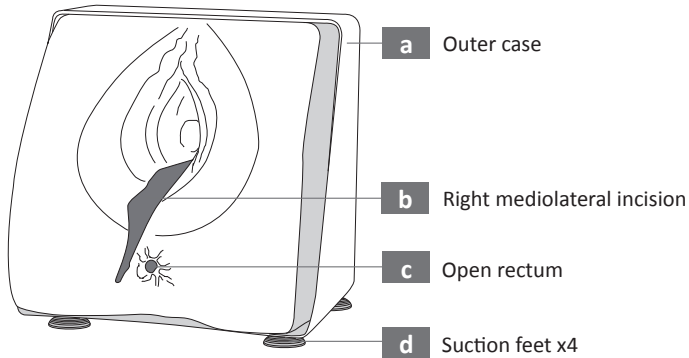

Parts and Configuration